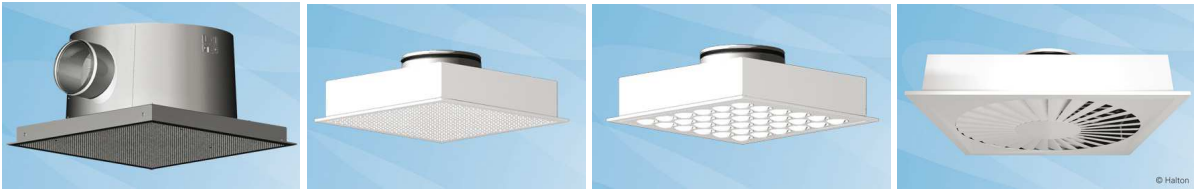

Integrations to the suspend ceilings

Available for Halton's ceiling diffusers DCS, DTR, DKS, TSB and IP panel for THB, THL/TRB

Standard T-bar ceiling 600x600 (standard for all mentioned diffusers)

Standard T-bar ceiling 625x625 (selectable special option)

Standard T-bar ceiling 675x675 (selectable special options)

Clip-In (selectable special option)

	A	B
Dampa	38	13
Burgess Type C	39	19
Burgess Type D	45	25
Armstrong Orcal	45	25

Fineline T-15, Armstrong Silhouette, Armstrong Ultra, AMF (selectable special option)