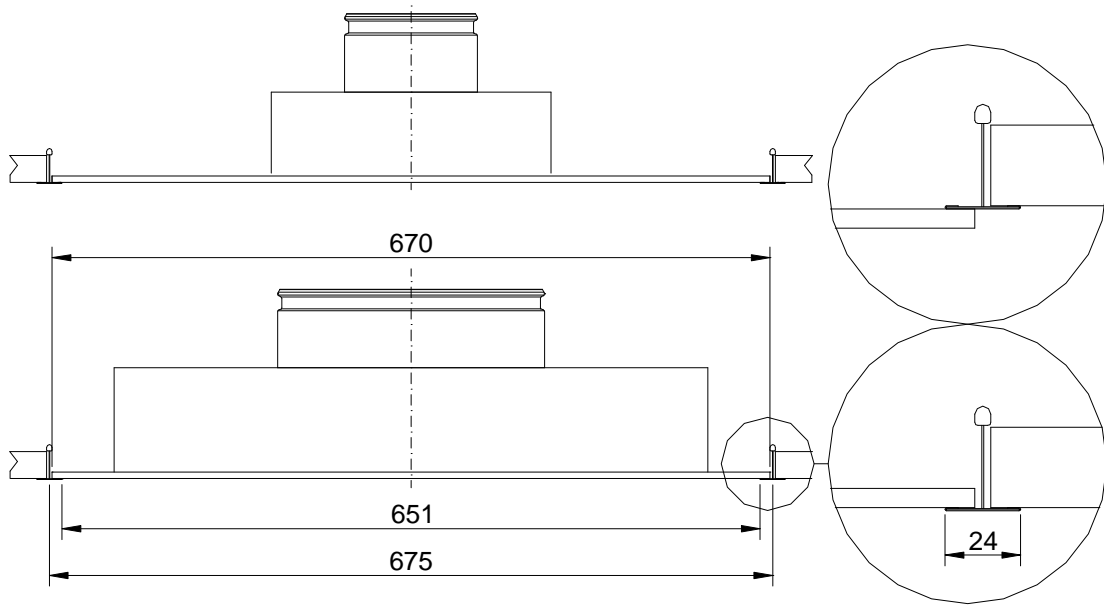

Integrations to the suspend ceilings

Available for Halton's ceiling diffusers DCS, DTR, DKS, TSB and IP panel for THB, THL/TRB

Standard T-bar ceiling 600x600 (standard for all mentioned diffusers)

Standard T-bar ceiling 625x625 (selectable special option)

Standard T-bar ceiling 675x675 (selectable special options)

Clip-In (selectable special option)

	A	B
Dampa	38	13
Burgess Type C	39	19
Burgess Type D	45	25
Armstrong Orcal	45	25

Fineline T-15, Armstrong Silhouette, Armstrong Ultra, AMF (selectable special option)