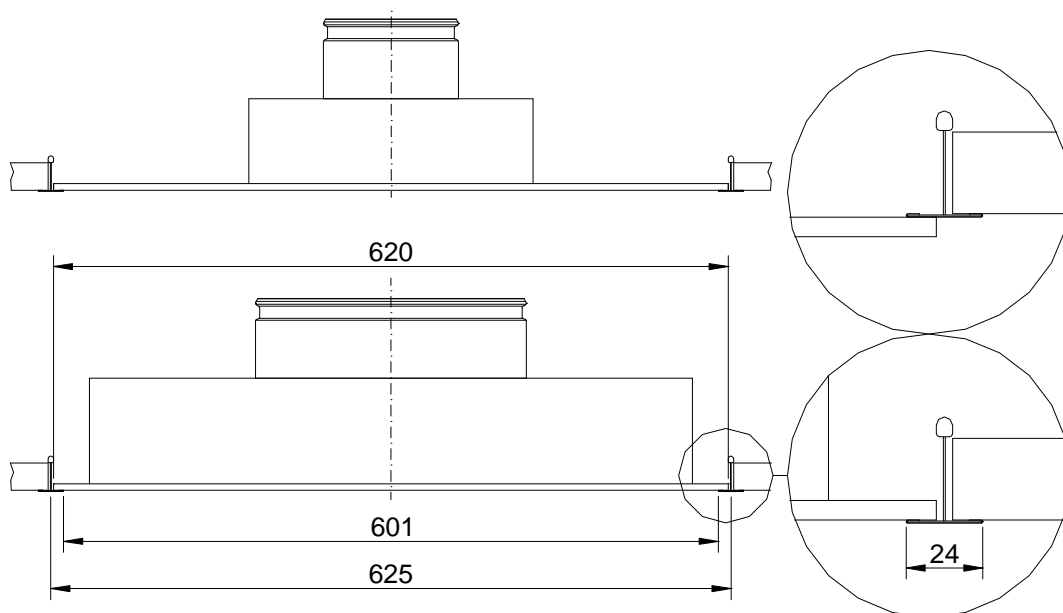

Integrations to the suspend ceilings

Available for Halton's ceiling diffusers DCS, DTR, DKS, TSB and IP panel for THB, THL/TRB

Standard T-bar ceiling 600x600 (standard for all mentioned diffusers)

Standard T-bar ceiling 625x625 (selectable special option)

Standard T-bar ceiling 675x675 (selectable special options)

Clip-In (selectable special option)

	A	B
Dampa	38	13
Burgess Type C	39	19
Burgess Type D	45	25
Armstrong Orcal	45	25

Fineline T-15, Armstrong Silhouette, Armstrong Ultra, AMF (selectable special option)