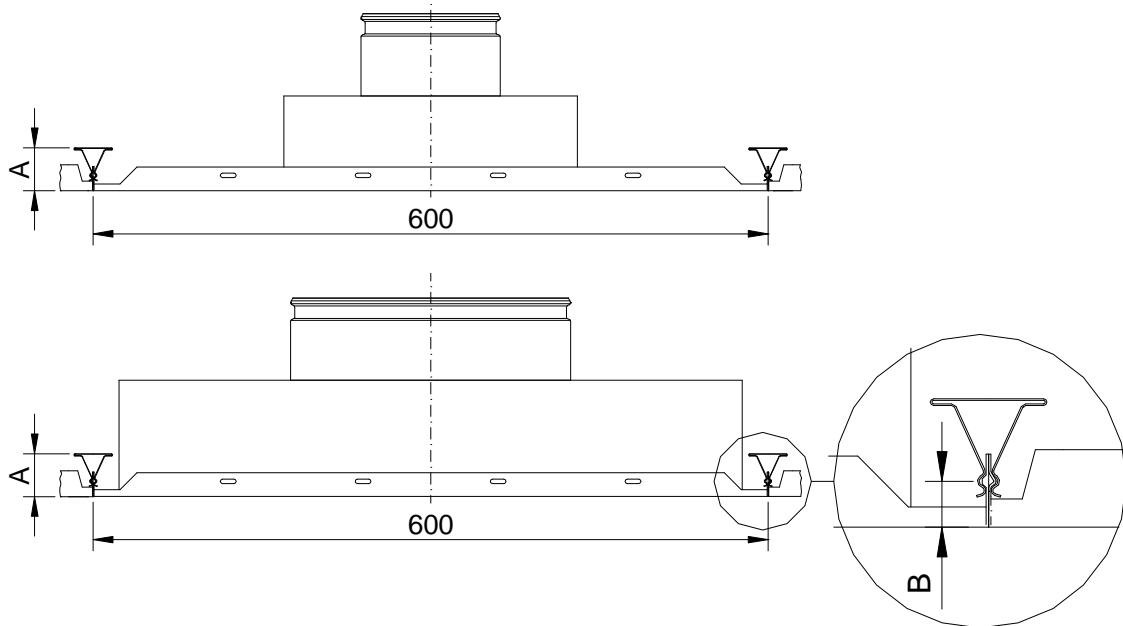

Integrations to the suspend ceilings

Available for Halton's ceiling diffusers DCS, DTR, DKS, TSB and IP panel for THB, THL/TRB

Standard T-bar ceiling 600x600 (standard for all mentioned diffusers)

Standard T-bar ceiling 625x625 (selectable special option)

Standard T-bar ceiling 675x675 (selectable special options)

Clip-In (selectable special option)

	A	B
Dampa	38	13
Burgess Type C	39	19
Burgess Type D	45	25
Armstrong Orcal	45	25

Fineline T-15, Armstrong Silhouette, Armstrong Ultra, AMF (selectable special option)