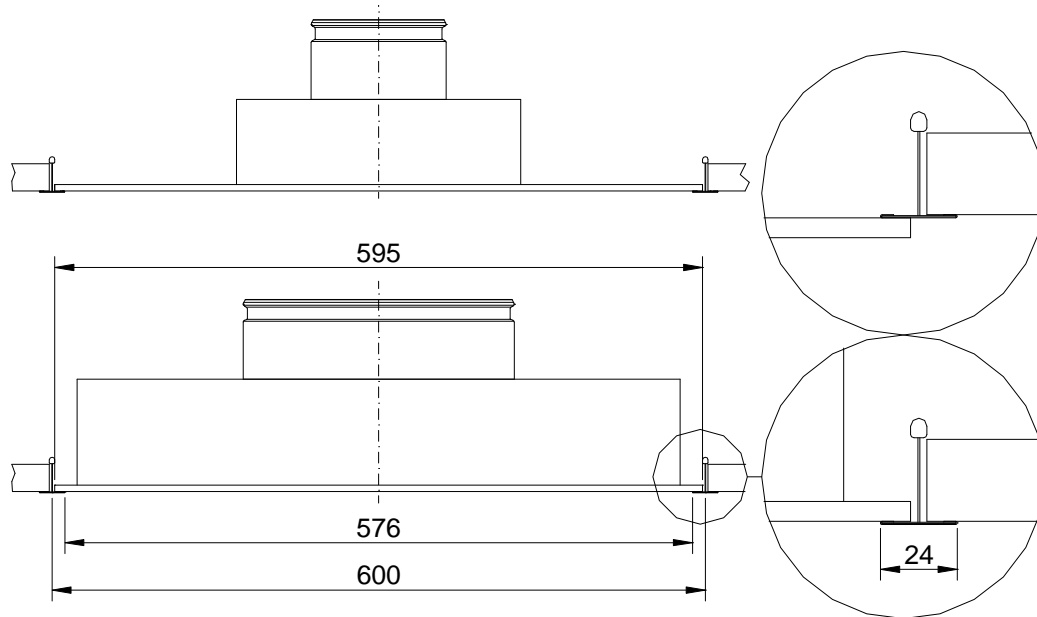

Integrations to the suspend ceilings

Available for Halton's ceiling diffusers DCS, DTR, DKS, TSB and IP panel for THB, THL/TRB

Standard T-bar ceiling 600x600 (standard for all mentioned diffusers)

Standard T-bar ceiling 625x625 (selectable special option)

Standard T-bar ceiling 675x675 (selectable special options)

Clip-In (selectable special option)

	A	B
Dampa	38	13
Burgess Type C	39	19
Burgess Type D	45	25
Armstrong Orcal	45	25

Fineline T-15, Armstrong Silhouette, Armstrong Ultra, AMF (selectable special option)